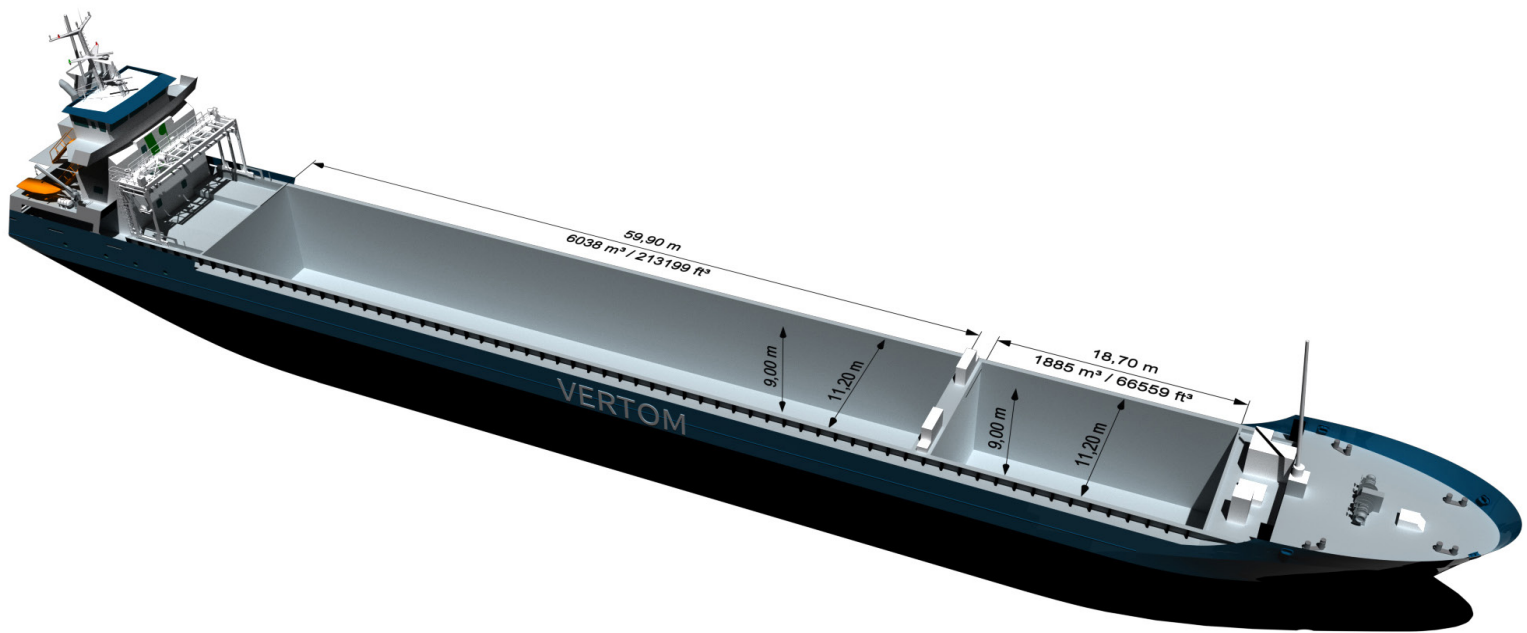

Vertom

PERFORMER

BOXTYPE SID

All details believed to be correct and subject to reconfirmation.

WWW.VERTOM.NL