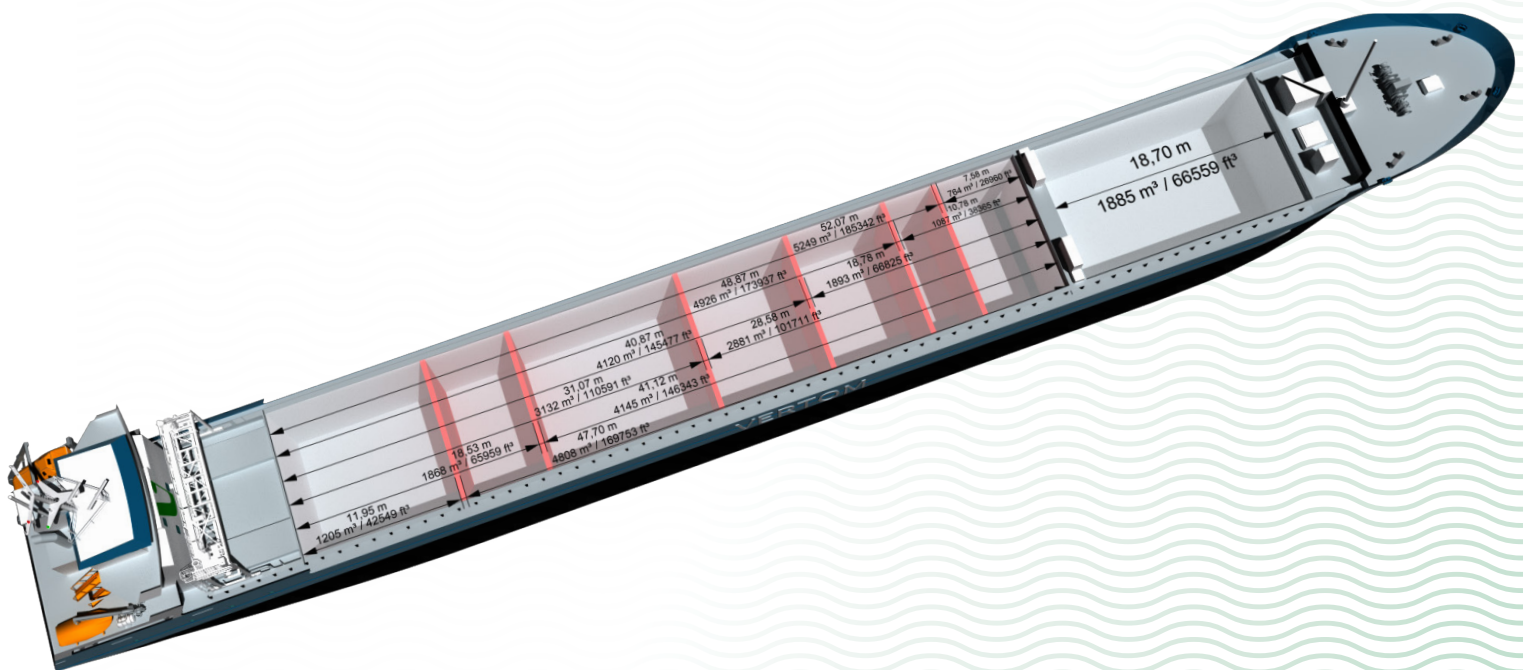

Vertom

PERFORMER

BOXTYPE SID

All details believed to be correct and subject to reconfirmation.

WWW.VERTOM.NL